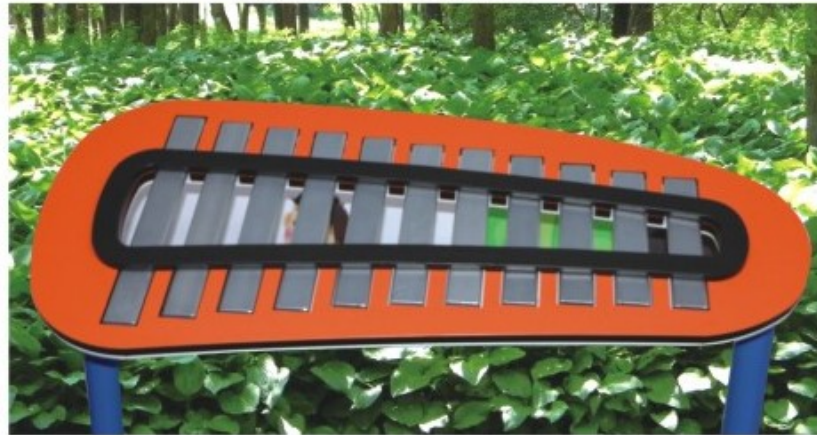

MUSIC TIME

FM-1801

AGE GROUP: 2 - 12
UNIT SIZE: 27"x25"x42"
RAINBOW XYLOPHONE

FM-1802

AGE GROUP: 2 - 12
UNIT SIZE: 31"x21"x42"
XYLOPHONE CLOUD

FM-1803

AGE GROUP: 2 - 12
UNIT SIZE: 38"x23"x42"
SPLIT RAINBOW XYLOPHONE

FM-1804

AGE GROUP: 2 - 12
UNIT SIZE: 46"x21"x38"
SPECTRUM XYLOPHONE

FM-1805

AGE GROUP: 2 - 12
UNIT SIZE: 58"x26"x41"
DUO TONE

FM-1806

AGE GROUP: 2 - 12
UNIT SIZE: 21"x38"x40"
NOTE BOAT

FM-1807

AGE GROUP: 2 - 12
 UNIT SIZE: 27"x5"x60"
 CALLIOPE PIPES

FM-1808

AGE GROUP: 2 - 12
 UNIT SIZE: 72"x7"x65"
 CALLIOPE WAVE PIPES

FM-1809

AGE GROUP: 2 - 12
 UNIT SIZE: 28" x 16" x 71"
 EXHAUST PIPES

FM-1810

AGE GROUP: 2 - 12
 UNIT SIZE: 67"x30"x38"
 TRILOPHONE

FM-1811

AGE GROUP: 2 - 12
 UNIT SIZE: 27"x25"x42"
 COPPER TONE

FM-1812

AGE GROUP: 2 - 12
 UNIT SIZE: 79"x16"x34"
 BONGO DRUMS

*It is the responsibility of the owner to ensure appropriate resilient surface is installed under all playground equipment.